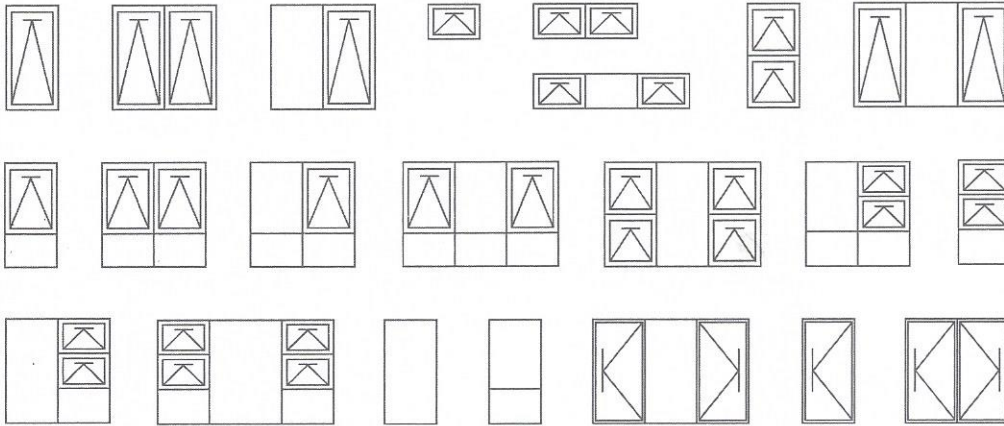

Window Configurations

Awning and casement windows

Key

- Fixed pane of glass with aluminium frame
- Opening window (< points to hinged side)
- Opening door (< points to hinged side)
- Sliding door (arrow indicates opening direction)

Sliding and stacking windows

Faceted, box, bay, louvre and greenhouse windows

Bi-fold windows

fairview
EXCEPTIONAL WINDOWS & DOORS

Door Configurations

Sliding doors

Key

-  Fixed pane of glass with aluminium frame
-  Opening window (< points to hinged side)
-  Opening door (< points to hinged side)
-  Sliding door (arrow indicates opening direction)