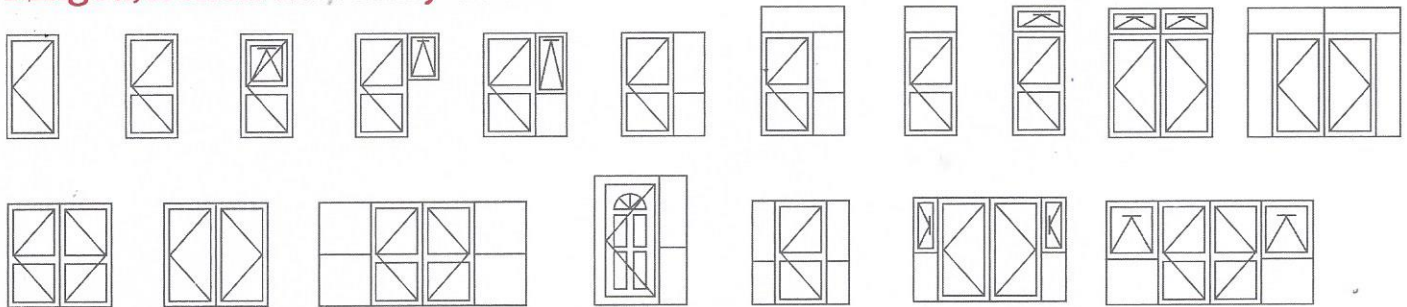

Hinged, french and entry doors

fairview
EXCEPTIONAL WINDOWS & DOORS