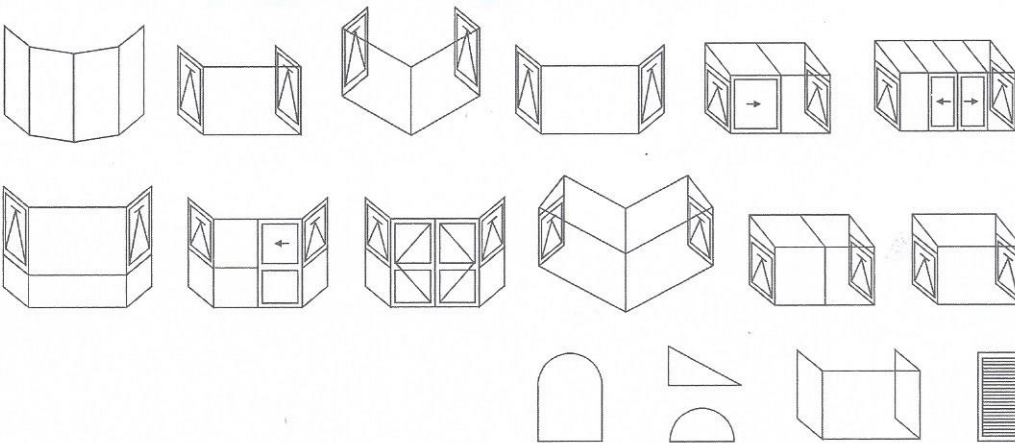

Window Configurations

Awning and casement windows

Key

- Fixed pane of glass with aluminium frame
- Opening window (< points to hinged side)
- Opening door (< points to hinged side)
- Sliding door (arrow indicates opening direction)

Sliding and stacking windows

Faceted, box, bay, louvre and greenhouse windows

Bi-fold windows

fairview
EXCEPTIONAL WINDOWS & DOORS

Door Configurations

Sliding doors

Key

-  Fixed pane of glass with aluminium frame
-  Opening window (< points to hinged side)
-  Opening door (< points to hinged side)
-  Sliding door (arrow indicates opening direction)