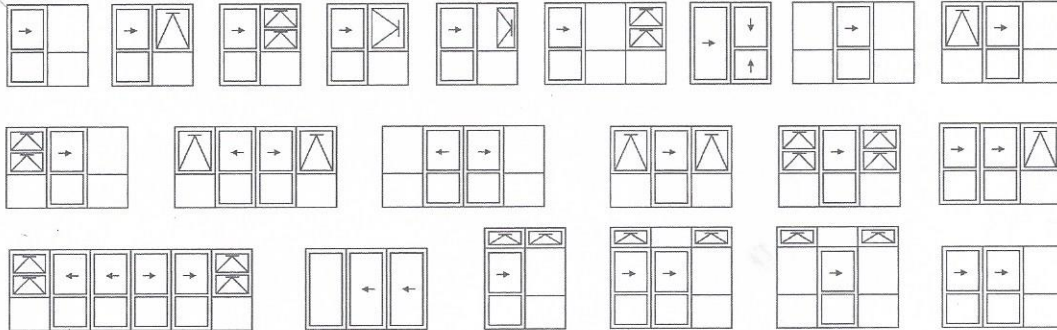

Window Configurations

Awning and casement windows

Key

- Fixed pane of glass with aluminium frame
- Opening window (< points to hinged side)
- Opening door (< points to hinged side)
- Sliding door (arrow indicates opening direction)

Sliding and stacking windows

Faceted, box, bay, louvre and greenhouse windows

Bi-fold windows

fairview
EXCEPTIONAL WINDOWS & DOORS

Door Configurations

Sliding doors

Key

-  Fixed pane of glass with aluminium frame
-  Opening window (< points to hinged side)
-  Opening door (< points to hinged side)
-  Sliding door (arrow indicates opening direction)